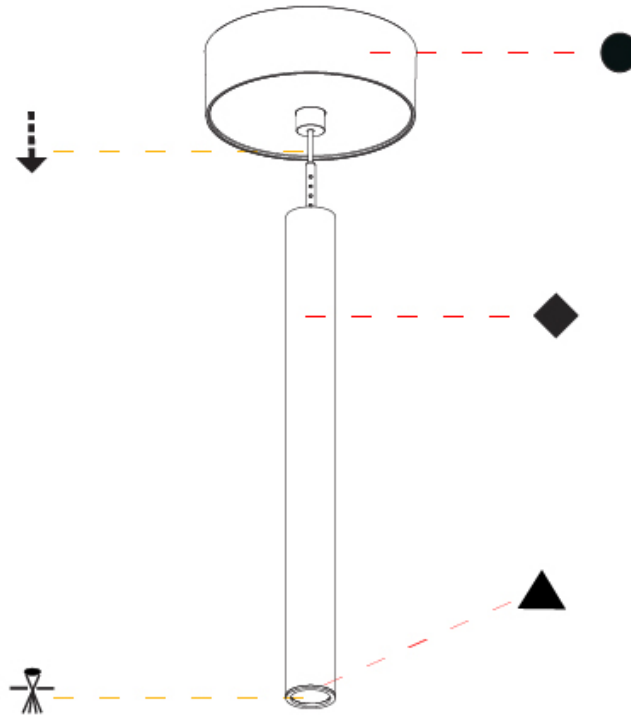

#### PHYSICAL

Shape: Cylinder  
 Diameter (mm): 28  
 Diameter (in): 1 1/8  
 Height (mm): 300  
 Height (in): 11 13/16  
 Max. Overall Height (mm): 2300  
 Max. Overall Height (in): 90 3/16  
 Min. Recessing Depth (mm): 75  
 Min. Recessing Depth (in): 2 15/16  
 Light Distribution: Downlight  
 Weight (kg): 0.389  
 Weight (lbs): 0.856  
 Fixture Finish: SSR / BKV / CWI / CRY / HAB / UFT / ITA / RUA / FTG / MYG / LOD / PUS / FRO / FUP / KIA / POP / BLS / SPG / MEY / GOH / GUM / CHC / COM / ABZ / JAG / OBR / MOS / ROR  
 Fixture Material: Aluminum  
 Cable Details: 2000mm or 4000mm Black Cable  
 Cut-out Measurements: 68mm / 2 11/16"

#### PHYSICAL

Shape: Cylinder  
 Diameter (mm): 28  
 Diameter (in): 1 1/8  
 Height (mm): 300  
 Height (in): 11 13/16  
 Max. Overall Height (mm): 2300  
 Max. Overall Height (in): 90 7/16  
 Light Distribution: Downlight  
 Weight (kg): 0.63  
 Weight (lbs): 1.39  
 Diffuser: Shine Ring - Opal / Yellow / Orange / Red / Blue / Green  
 Fixture Finish: SSR / BKV / CWI / CRY / HAB / UFT / ITA / RUA / FTG / MYG / LOD / PUS / FRO / FUP / KIA / POP / BLS / SPG / MEY / GOH / GUM / CHC / COM / ABZ / JAG / OBR / MOS / ROR  
 Fixture Material: Aluminum  
 Cable Details: 2000mm or 4000mm Black Cable

#### OPTICAL

Optic°: 24 / 32 / 58

## HANGOVER PLUG SHINE MONOPOINT SURFACE CANOPY SUSPENSION

A30848-

PROJECT

TYPE

SPECIFIER

QUANTITY

DATE

A